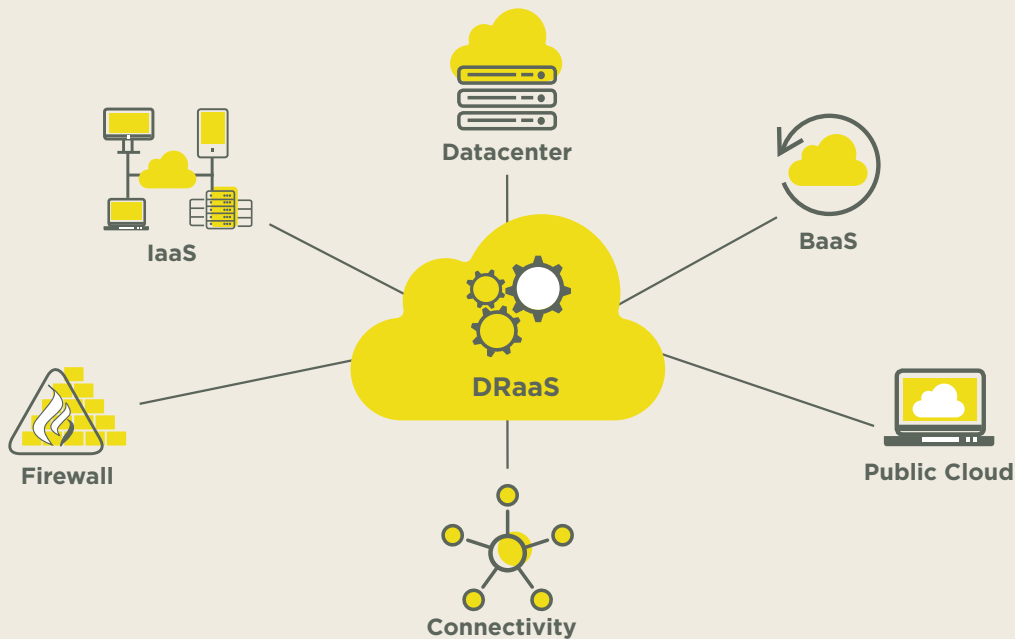

M247 DR & BC

M247 Disaster Recovery & Business Continuity (DR & BC) at a glance

In addition to cyber-attacks that have become more and more frequent, other problems for companies are natural disasters (earthquakes, fires, floods, etc.) and IT equipment failures (computers, servers, routers, switches, etc.).

These unwanted events cause the interruption of production and/or the loss of important information for the respective company.

With over 20 years of experience in data centers, a state of art global network and a team of experts, M247 is the perfect choice as a technological partner for protecting and securing your business data.

M247 DR & BC technology and service infrastructure

Hardware

- Based on Dell technology, high capacity, redundant, scalable storage equipment
- Hosted in M247 Tier 3 data centers, located in Bucharest, Romania

Software

- Powered by Veeam and Zerto replication platforms

Scalability

- Scalable solution based on customer needs, up to 192 TB single data pool

Support

- Global support 24/7/365

M247 DR & BC offers:

Data protection for natural disasters