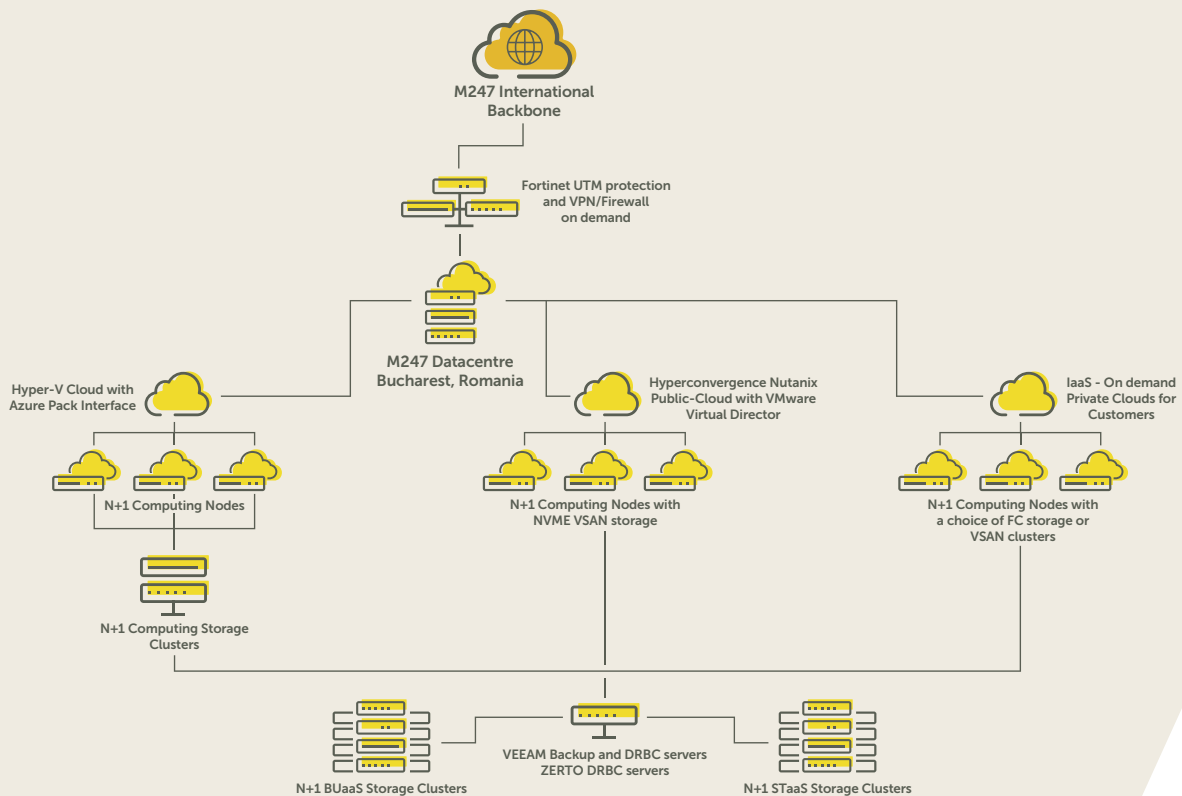

## M247Cloud at a glance

Harnessing the very best in hardware and software partnerships, our M247Cloud platform is raising the bar for business cloud solutions. We offer international networking up to 100 Gbps, all-flash / NVME acceleration and industry-leading security.

### M247 technology and service infrastructure

#### Hardware

- Built on hyperconverged infrastructure
- Powered by Microsoft Azure Pack or VMware and Veeam
- Service provider grade Cisco, Juniper and Fortinet networking

#### Data Centre

- 2 Tier 3 data centers located in Bucharest, Romania
- We have presence and connectivity in some of the world's most important DC locations with our extended network of over 70 data centers in 37 cities, across 26 countries