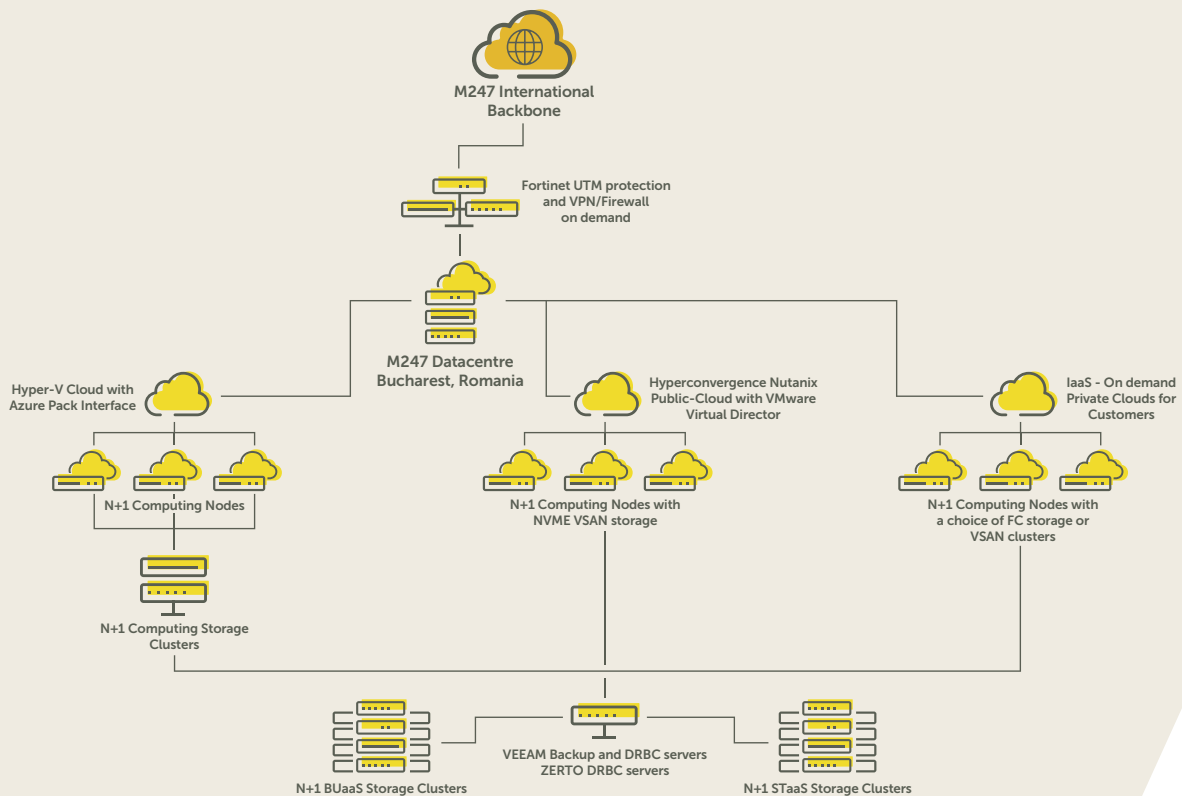

M247Cloud at a glance

Harnessing the very best in hardware and software partnerships, our M247Cloud platform is raising the bar for business cloud solutions. We offer international networking up to 10 Gbps, all-flash / NVME acceleration and industry-leading security.

M247 technology and service infrastructure

Hardware built on

- Hyperconverged infrastructure
- Cisco, Juniper and Fortinet network
- Intel Xeon Gold CPU Series

Virtualisation

- Fully Software Defined (SDDC)
- Powered by Microsoft Azure Pack or VMware and Veeam

Data Center

- 2 Tier 3 data centers located in Bucharest, Romania
- We have presence and connectivity in some of the world's most important DC locations with our extended network of over 50 data centers in 37 cities, across 26 countries

Support

- 24/7/365 global support

M247Cloud includes:

Compute

- High performance, low density
- 1/10 Gbps international networking capabilities
- Fully resilient and highly available architecture

Storage

- SSD/NVME accelerated
- Low latency
- High IOPS
- Distributed (HCI) storage
- Fast scaling
- Optimized for virtual and cloud native workloads