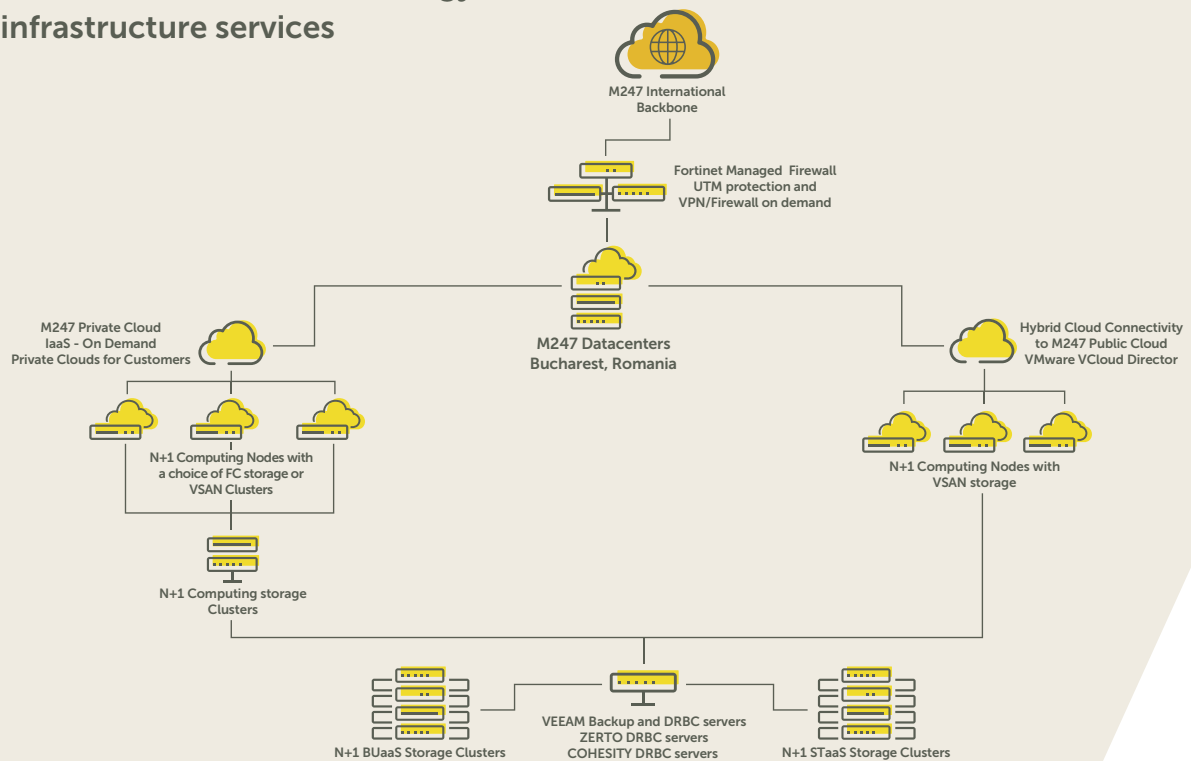

M247 Private Cloud at a glance

Data security and business continuity are not “nice-to-have” features anymore - they are top priorities in any organization. Working with critical data, respecting security protocols imposed by companies’ rules and GDPR regulations are new challenges for all companies. M247 Private Cloud successfully respond to these challenges offering also a dedicated computing infrastructure. This provides control and total security of companies’ data based on a simple monthly subscription fee.

M247 Private Cloud technology and infrastructure services

Hardware

- Build on DELL and/or SuperMicro infrastructure
- Using Cisco / Juniper and Fortinet network infrastructure

Virtualisation

- Fully Software Defined (SDDC)
- Virtualisation solutions: VMware, Hyper-V, XenServer and Proxmox

Data Center

- 2 Tier 3 standard Data Centers, located in Bucharest, România
- We have physical and virtual presence in some of the world’s most important DC locations with our extended network in 37 cities, across 26 countries

Network

- Cisco and Juniper infrastructure
- Up to 10 Gbps
- Low latency
- International reach
- Integrate virtual data center with physical co-located kit (via VRF/MPLS connectivity on IaaS platforms)